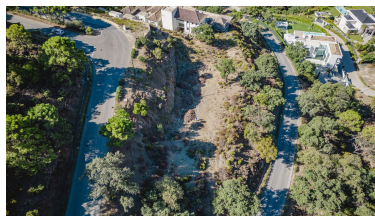

Land in La Zagaleta

Reference: R4140700

Bedrooms: by request
Status: Sale

Bathrooms: by request
Property Type: Land

M² Build size:
Parking places: by request

Price: 1,295,000 €
M² Plot Size: 3,941

Overview: West facing plot of 3941m² very close to the North entrance of La Zagaleta with views to the beautiful green nature and impressive mountains. Here you can build your dream home in a super secure community (24h armed security) with 2 private 18-hole golf courses, exclusive horse riding club and tennis facilities.