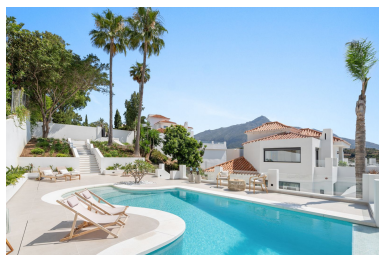

Villa in Nueva Andalucía

Reference: R5063380

Bedrooms: 5
Status: Sale

Bathrooms: 5
Property Type: Villa

M² Build size: 444
Parking places: by request

Price: 4,950,000 €
M² Plot Size: 1,950

Overview: Exclusive Villa with Panoramic Views in the Heart of Nueva Andalucía This majestic villa, nestled in the prestigious heart of Nueva Andalucía, embodies a lifestyle of unmatched elegance, comfort, and sophistication. With breathtaking views of Puerto Banús, the shimmering Mediterranean Sea, and the iconic La Concha mountain, this exceptional residence offers a panoramic setting that feels like a living postcard every day. The villa boasts five spacious bedrooms and five stylish bathrooms, thoughtfully designed to combine luxury, privacy, and openness. Upon arrival, a grand driveway welcomes you, offering space for three to five vehicles. To the side, a discreet storage area provides the perfect place for garden tools, bicycles, or sports equipment. A unique feature of this property is its two separate entrances. The first, located beside the storage area, leads into a versatile space ideal as a home office or playroom. From here, you access three en-suite bedrooms, each with its own charm. Two enjoy stunning views of the sea and mountains, while the third overlooks lush greenery and rolling hills – a true retreat for those seeking peace and tranquility. A stylish staircase connects to the main living area, where the living room, dining space, and kitchen flow together in an open, airy, and elegant ambiance. This floor also features a fourth bedroom with en-suite bathroom, which can conveniently serve as a guest toilet. The villa's second access point is located on the opposite side of the plot. A charming exterior staircase leads to a beautifully appointed outdoor kitchen with a dining area – perfect for refined al fresco dinners under the stars. Here, you'll also find the main entrance and the spectacular infinity pool – a true architectural masterpiece with sweeping views over the sea, the mountains, and the vibrant Puerto Banús marina. Inside, the living area exudes understated grandeur, featuring a large dining table and expansive windows framing the horizon. The state-of-the-art open-plan kitchen is fully equipped with premium appliances, generous storage, and exquisite finishes to satisfy even the most discerning gourmet. The upper floor is entirely dedicated to the master suite – a sublime private sanctuary where luxury meets serenity. From the bed, enjoy uninterrupted views of the mountains and the sea. The suite includes a spacious walk-in wardrobe, a cozy lounge corner, and an elegant bathroom with a view of La Concha that makes every morning feel magical – a daily reminder of the extraordinary life this villa offers.