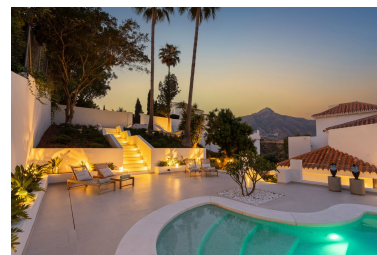

Villa in Nueva Andalucía

Reference: R5063380

Bedrooms: 5
Status: Sale

Bathrooms: 5
Property Type: Villa

M² Build size: 444
Parking places: by request

Price: 4,950,000 €
M² Plot Size: 1,950

Overview: Exclusive Villa with Panoramic Views in the Heart of Nueva Andalucía This majestic villa, nestled in the prestigious heart of Nueva Andalucía, embodies a lifestyle of unmatched elegance, comfort, and sophistication. With breathtaking views of Puerto Banús, the shimmering Mediterranean Sea, and the iconic La Concha mountain, this exceptional residence offers a panoramic setting that feels like a living postcard every day. The villa boasts five spacious bedrooms and five stylish bathrooms, thoughtfully designed to combine luxury, privacy, and openness. Upon arrival, a grand driveway welcomes you, offering space for three to five vehicles. To the side, a discreet storage area provides the perfect place for garden tools, bicycles, or sports equipment. A unique feature of this property is its two separate entrances. The first, located beside the storage area, leads into a versatile space ideal as a home office or playroom. From here, you access three en-suite bedrooms, each with its own charm. Two enjoy stunning views of the sea and mountains, while the third overlooks lush greenery and rolling hills – a true retreat for those seeking peace and tranquility. A stylish staircase connects to the main living area, where the living room, dining space, and kitchen flow together in an open, airy, and elegant ambiance. This floor also features a fourth bedroom with en-suite bathroom, which can conveniently serve as a guest toilet. The villa's second access point is located on the opposite side of the plot. A charming exterior staircase leads to a beautifully appointed outdoor kitchen with a dining area – perfect for refined al fresco dinners under the stars. Here, you'll also find the main entrance and the spectacular infinity pool – a true architectural masterpiece with sweeping views over the sea, the mountains, and the vibrant Puerto Banús marina. Inside, the living area exudes understated grandeur, featuring a large dining table and expansive windows framing the horizon. The state-of-the-art open-plan kitchen is fully equipped with premium appliances, generous storage, and exquisite finishes to satisfy even the most discerning gourmet. The upper floor is entirely dedicated to the master suite – a sublime private sanctuary where luxury meets serenity. From the bed, enjoy uninterrupted views of the mountains and the sea. The suite includes a spacious walk-in wardrobe, a cozy lounge corner, and an elegant bathroom with a view of La Concha that makes every morning feel magical – a daily reminder of the extraordinary life this villa offers.