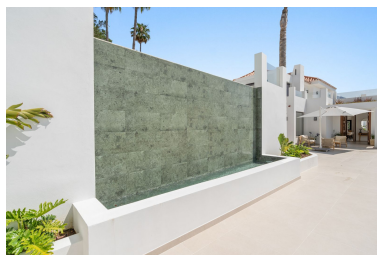

Villa in Nueva Andalucía

Reference: R5063380

Bedrooms: 5
Status: Sale

Bathrooms: 5
Property Type: Villa

M² Build size: 444
Parking places: by request

Price: 4,950,000 €
M² Plot Size: 1,950

Overview: Exclusive Villa with Panoramic Views in the Heart of Nueva Andalucía This majestic villa, nestled in the prestigious heart of Nueva Andalucía, embodies a lifestyle of unmatched elegance, comfort, and sophistication. With breathtaking views of Puerto Banús, the shimmering Mediterranean Sea, and the iconic La Concha mountain, this exceptional residence offers a panoramic setting that feels like a living postcard every day. The villa boasts five spacious bedrooms and five stylish bathrooms, thoughtfully designed to combine luxury, privacy, and openness. Upon arrival, a grand driveway welcomes you, offering space for three to five vehicles. To the side, a discreet storage area provides the perfect place for garden tools, bicycles, or sports equipment. A unique feature of this property is its two separate entrances. The first, located beside the storage area, leads into a versatile space ideal as a home office or playroom. From here, you access three en-suite bedrooms, each with its own charm. Two enjoy stunning views of the sea and mountains, while the third overlooks lush greenery and rolling hills – a true retreat for those seeking peace and tranquility. A stylish staircase connects to the main living area, where the living room, dining space, and kitchen flow together in an open, airy, and elegant ambiance. This floor also features a fourth bedroom with en-suite bathroom, which can conveniently serve as a guest toilet. The villa's second access point is located on the opposite side of the plot. A charming exterior staircase leads to a beautifully appointed outdoor kitchen with a dining area – perfect for refined al fresco dinners under the stars. Here, you'll also find the main entrance and the spectacular infinity pool – a true architectural masterpiece with sweeping views over the sea, the mountains, and the vibrant Puerto Banús marina. Inside, the living area exudes understated grandeur, featuring a large dining table and expansive windows framing the horizon. The state-of-the-art open-plan kitchen is fully equipped with premium appliances, generous storage, and exquisite finishes to satisfy even the most discerning gourmet. The upper floor is entirely dedicated to the master suite – a sublime private sanctuary where luxury meets serenity. From the bed, enjoy uninterrupted views of the mountains and the sea. The suite includes a spacious walk-in wardrobe, a cozy lounge corner, and an elegant bathroom with a view of La Concha that makes every morning feel magical – a daily reminder of the extraordinary life this villa offers.