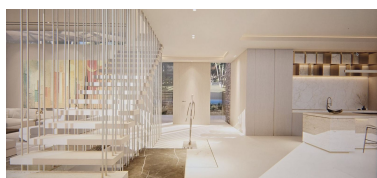

Land in La Cala Golf

Reference: R5335285

Bedrooms: by request
Status: Sale

Bathrooms: by request
Property Type: Land

M² Build size:
Parking places: by request

Price: 800,000 €
M² Plot Size: 1,730

Overview: A prime plot featuring a spectacular project and building permit, ready for development. 1.733 m²