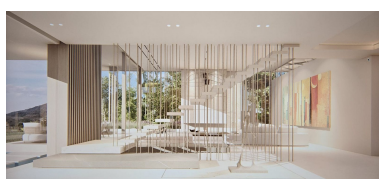

Land in La Cala Golf

Reference: R5335285

Bedrooms: by request
Status: Sale

Bathrooms: by request
Property Type: Land

M² Build size:
Parking places: by request

Price: 800,000 €
M² Plot Size: 1,730

Overview: A prime plot featuring a spectacular project and building permit, ready for development. 1.733 m²