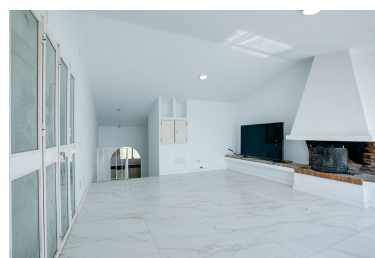

Villa in Estepona

Reference: R5341927

Bedrooms: 3
Status: Sale

Bathrooms: 2
Property Type: Villa

M² Build size: 193
Parking places: by request

Price: 1,100,000 €
M² Plot Size: 385

Overview: Beachfront Villa with Direct Sea Access – Prime Estepona Location A rare opportunity to own a frontline beach villa just a short walk from the vibrant Estepona marina, offering direct access to the promenade and sandy beach from your own private garden. This charming detached home is set on a generous plot and enjoys a south-facing orientation, flooding the interiors with natural light throughout the day. The property welcomes you with a spacious open-plan kitchen and dining area, complete with a separate laundry space—ideal for modern living and entertaining. A few steps up lead to a bright and airy living room featuring a fireplace and stunning panoramic sea views, with direct access to a large terrace—perfect for relaxing or hosting while enjoying the Mediterranean backdrop. The lower level comprises three double bedrooms and two bathrooms, along with access to a basement area that offers additional storage or potential for further development. Located within a gated community, residents also benefit from a well-maintained communal pool, adding to the lifestyle appeal of this unique home. The property has already undergone important upgrades, including full rewiring, new kitchen and new doors and bathrooms. While some exterior renovation is recommended, this villa presents exceptional potential to create a truly outstanding beachfront residence in one of Estepona's most desirable areas. Property Details: Type: Detached Villa Location: Estepona, Costa del Sol Bedrooms: 3 Bathrooms: 2 Built Size: 193 m² Terrace: 60 m² Plot: 385 m² Features: Beachfront position Walking distance to marina, shops & transport South-facing orientation Panoramic sea views Private garden with direct beach access Communal pool (gated community) Basement & storage room