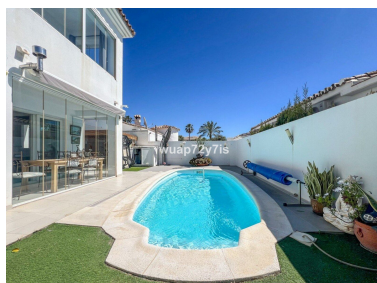

Villa in Atalaya

Reference: R5353549

Bedrooms: 3
Status: Sale

Bathrooms: 3
Property Type: Villa

M² Build size: 298
Parking places: by request

Price: 1,575,000 €
M² Plot Size:

Overview: Elegant 3-Bedroom Villa with Sea Views in Costalita, Marbella Be captivated by this beautiful 3-bedroom, 4-bathroom villa, ideally located on the second line of the beach in the exclusive area of Costalita, Marbella. Just a one-minute walk from the sea, this property perfectly blends contemporary design with Mediterranean charm, offering an exceptional coastal lifestyle. **Property highlights:** Prime location Situated on the second line of the beach, only a few steps from the sand and the sea. Private outdoor spaces The villa features a landscaped garden and a private swimming pool, creating a peaceful oasis to enjoy the Costa del Sol's sunny climate. Ample parking Includes a garage for one car, an additional covered parking space, and extra room for several more vehicles. Two-level layout: Ground floor: spacious and bright living room with direct access to a covered terrace overlooking the pool, a stylish dining area, a fully equipped modern kitchen, and a guest toilet. First floor: three comfortable bedrooms. The master suite includes an en-suite bathroom and a private terrace with stunning sea views. The other two bedrooms share a contemporary bathroom. Panoramic rooftop solarium The rooftop offers a 360° terrace with breathtaking views of the sea, coastline, mountains, and, on clear days, even Gibraltar and North Africa. Impeccable condition The property is presented in excellent condition, with a modern design, open spaces, and abundant natural light throughout. Outstanding location Located in the sought-after area of Costalita, close to restaurants, shops, and all amenities. Marbella and Estepona are just a short drive away, making this villa perfect as both a permanent residence or a holiday home.