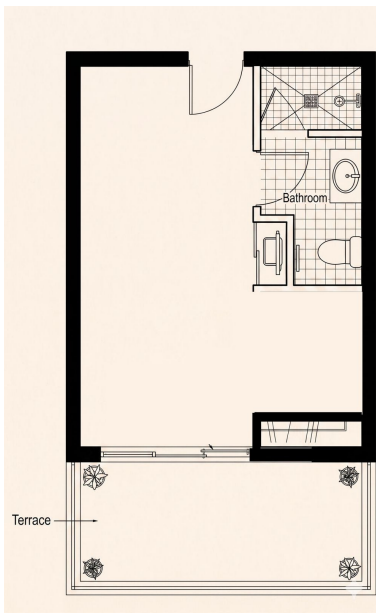

Apartment in Benalmadena Costa

Reference: R5363800

Bedrooms: by request

Bathrooms: 1

M² Build size: 31

Price: 192,000 €

Status: Sale

Property Type: Apartment

Parking places: by request

M² Plot Size:

Overview: Studio with sea views in Edificio Jupiter, Benalmadena Costa *Property: Studio apartment offering 31 m2 of interior space and a 6 m2 terrace. Features a living area, a kitchenette, several built-in wardrobes, and a bathroom equipped with a shower, sink, and toilet. *Views: The terrace offers sea views. *Complex: Edificio Jupiter features a 24-hour reception and a large communal swimming pool area with water slides and gardens. Short-term rentals are permitted, making it a viable holiday investment. *Location: Centrally located within walking distance to the beach, Parque de la Paloma, the center of Arroyo de la Miel, and the Gamonal area.