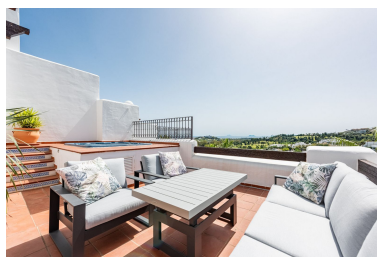

Parking places: by request

M<sup>2</sup> Plot Size:

---

**Overview:** Fully Renovated Southwest-Facing Penthouse with Panoramic Views in Lomas del Marqués This beautifully renovated duplex penthouse is located in the sought-after gated community of Lomas del Marqués, set in an elevated position in La Alquería, Benahavís. Offering stunning southwest-facing views across Atalaya Golf Course, the Mediterranean Sea, and all the way to Gibraltar, the property combines modern comfort with a prime location close to amenities, beaches, and golf. The apartment has recently undergone a complete reform, presenting a fresh, contemporary design throughout. New photos will be available soon. Distributed over two levels, the property features a spacious open-plan living and dining area, a fully equipped kitchen with utility room, and two guest bedrooms with bathrooms on the entrance level. The entire upper floor is dedicated to an impressive master suite, offering privacy and direct access to a large solarium terrace with a private jacuzzi. A second terrace off the living area is ideal for outdoor dining while enjoying the panoramic views and sunsets. The property includes one underground parking space and two storage rooms. About Lomas del Marqués: Lomas del Marqués is a gated community known for its tranquil setting, beautifully maintained gardens, and excellent facilities, including two outdoor swimming pools, a gym, and 24-hour security. Ideally located just a short drive from the beach, San Pedro, Benahavís village, and Puerto Banús, and surrounded by top golf courses such as Atalaya, El Paraíso, and Los Arqueros. This is a fantastic opportunity to own a fully refurbished penthouse in one of the most desirable residential areas on the Costa del Sol.

---

**Features:**

Pool, Air conditioning, Sea views, Mountain views, Lift, Private garden, Parking, Resale