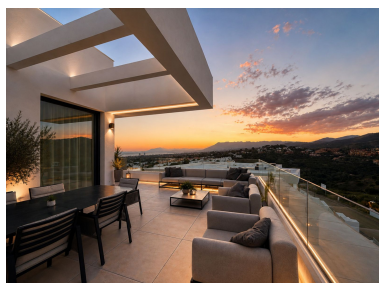

---

**Overview:** Located in the prestigious Sunset development in Artola Alta, one of Marbella's most sought-after areas, this stunning penthouse offers unrivalled panoramic views of the Mediterranean Sea, Marbella Bay, and the surrounding mountains — with breathtaking sunsets from every terrace. Elegant interiors combine style and functionality, featuring a bright open-plan living room with a modern fireplace and direct terrace access, a fully equipped Gaggenau kitchen with a wine fridge, and a stylish breakfast bar. The property offers 3 spacious en-suite bedrooms, including a beautiful master suite with sea views, as well as a guest toilet. The penthouse is sold fully furnished and ready to move in. All furniture, equipment, and appliances are completely new and carefully prepared for the new owner. The property has never been lived in — nobody has slept in the beds or used the furniture, offering a truly brand-new living experience. Outdoor living is exceptional:

- Main terrace with chill-out lounge, BBQ, and dining area
- Private rooftop solarium with infinity pool and spectacular sunset views

The property also includes 2 underground parking spaces and a storage room. This exclusive boutique residence features 2 communal pools and beautifully landscaped lounge areas. Prime location: just steps from Cabopino Golf, Cabopino Marina, sandy beaches, and the protected Dunas de Artola. Close to restaurants, shops, international schools, and all amenities. 15 minutes to Marbella centre | 30 minutes to Málaga Airport. A rare opportunity to enjoy true Mediterranean luxury, privacy, and comfort in one of the Costa del Sol's finest locations.