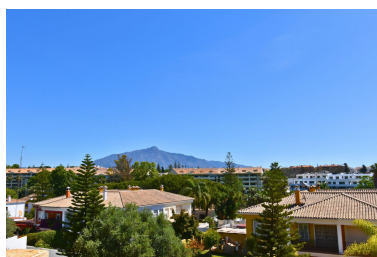

Villa in Guadalmina Alta

Reference: R5387791

Bedrooms: 6
Status: Sale

Bathrooms: 5
Property Type: Villa

M² Build size: 551
Parking places: by request

Price: 1,750,000 €
M² Plot Size: 120

Overview: Exclusive luxury semi-detached property on the golf course in Guadalmina Alta, Marbella Discover a unique property in one of Marbella's most sought-after areas: Guadalmina Alta. This spectacular semi-detached home combines spaciousness, privacy, elegance and an unbeatable location on the golf course, surrounded by nature and just a few minutes from all amenities. The property is spread over 4 floors and offers over 550 m² of floor space, designed to provide maximum comfort and quality of life. Its spacious and light-filled rooms create a sophisticated and welcoming atmosphere, ideal both as a permanent home and as an exclusive second home. It features several living areas, spacious bedrooms, terraces and porches perfect for enjoying the Mediterranean climate all year round. The property also boasts a private swimming pool, a sports area and a large garage with space for several vehicles. Situated in a quiet, established residential development, adjacent to prestigious golf courses and very close to the Guadalmina shopping centre, international schools, restaurants, supermarkets and all kinds of amenities. Furthermore, it is just a few minutes' drive from San Pedro de Alcántara, Puerto Banús and Marbella's finest beaches. Key features: • Front-row golf view • Private swimming pool • Over 550 m² of floor space • 4 floors • Spacious garage for several cars • Exclusive and quiet residential area • Large terraces and porches • Private sports area • Excellent orientation and natural light • Close to golf courses, shopping centre and all amenities An exceptional property for those seeking exclusivity, spaciousness and a prime location on the Costa del Sol.