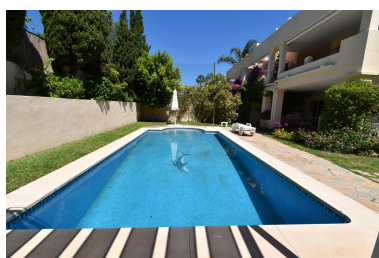

Villa in Guadalmina Alta

Reference: R5387791

Bedrooms: 6
Status: Sale

Bathrooms: 5
Property Type: Villa

M² Build size: 551
Parking places: by request

Price: 1,750,000 €
M² Plot Size: 120

Overview: Exclusive luxury semi-detached property on the golf course in Guadalmina Alta, Marbella Discover a unique property in one of Marbella's most sought-after areas: Guadalmina Alta. This spectacular semi-detached home combines spaciousness, privacy, elegance and an unbeatable location on the golf course, surrounded by nature and just a few minutes from all amenities. The property is spread over 4 floors and offers over 550 m² of floor space, designed to provide maximum comfort and quality of life. Its spacious and light-filled rooms create a sophisticated and welcoming atmosphere, ideal both as a permanent home and as an exclusive second home. It features several living areas, spacious bedrooms, terraces and porches perfect for enjoying the Mediterranean climate all year round. The property also boasts a private swimming pool, a sports area and a large garage with space for several vehicles. Situated in a quiet, established residential development, adjacent to prestigious golf courses and very close to the Guadalmina shopping centre, international schools, restaurants, supermarkets and all kinds of amenities. Furthermore, it is just a few minutes' drive from San Pedro de Alcántara, Puerto Banús and Marbella's finest beaches. Key features: • Front-row golf view • Private swimming pool • Over 550 m² of floor space • 4 floors • Spacious garage for several cars • Exclusive and quiet residential area • Large terraces and porches • Private sports area • Excellent orientation and natural light • Close to golf courses, shopping centre and all amenities An exceptional property for those seeking exclusivity, spaciousness and a prime location on the Costa del Sol.