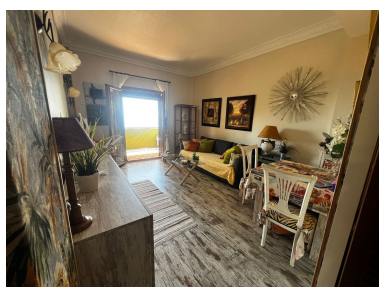

Parking places: by request

M² Plot Size:

Overview: Beachfront 1 Bedroom Apartment for Sale in Calahonda Set within the iconic Mansion Alhama in Calahonda, this 1-bedroom beachfront apartment offers direct access to the beach. Originally one of the first international hotels on the coast, the urbanisation retains its distinctive architectural style and elegant social spaces, including a grand function hall, reading room, and beachfront chiringuito. The apartment enjoys sea views from its private terrace and benefits from immediate access to the boardwalk connecting Cabopino and La Cala de Mijas. The apartment features a bright lounge with direct access to the terrace where you can enjoy sea views. The double bedroom has fitted wardrobes and also opens onto the terrace. A fully equipped kitchen and a full bathroom complete the layout, making the property ideal as a holiday home, rental investment, or beachfront residence on the Costa del Sol. Residents of Mansion Alhama enjoy a wide range of resort-style amenities including a large swimming pool, children's pool, tennis courts, gym, landscaped gardens, and a games area with billiards. Social and dining facilities include a tapas bar, beachfront restaurant, and exclusive use of the function hall for owners. With secure direct beach access and a prime location close to golf courses, restaurants, and Marbella, this is a rare opportunity to buy a frontline beach apartment in Calahonda. Summary: 1 bedroom beachfront apartment in Mansion Alhama Direct beach access Calahonda Private terrace with sea views Lounge and bedroom both open onto terrace Fully equipped kitchen and full bathroom Large swimming pool and children's pool Tennis courts, gym, billiards and landscaped gardens Access to the boardwalk