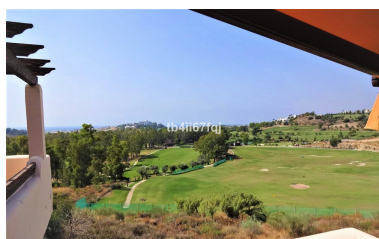

Места: по запросу

М² Участок:

Описание: Fantastic penthouse in Lomas del Conde Luque, Benahavis. With 2 bedrooms and 2 bathrooms, very bright. 117 m2 total built, with 30 m2 of Terrace. Oriented to the Southwest. Wonderful views to the Golf course and panoramic sea view. Elevator. Communal swimming pool. It comes with 2 parking spaces and storage. Modern style. With fantastic views of the Atalaya Golf Course and panoramic views of the sea and mountains. The complex has large and wonderful gardens with outdoor pool and heated indoor pool and sauna. Only 3 kilometers from the beach. It is constructed with materials of the highest quality. 45 km from Malaga Airport and 10 minutes from the famous Puerto Banus and surrounded by golf courses at a short distance.