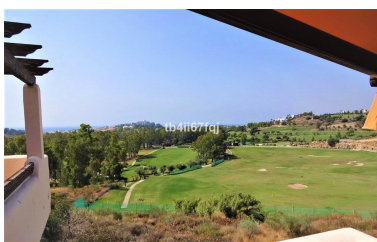

Места: по запросу

М² Участок:

Описание: Fantastic penthouse in Lomas del Conde Luque, Benahavis. With 2 bedrooms and 2 bathrooms, very bright. 117 m2 total built, with 30 m2 of Terrace. Oriented to the Southwest. Wonderful views to the Golf course and panoramic sea view. Elevator. Communal swimming pool. It comes with 2 parking spaces and storage. Modern style. With fantastic views of the Atalaya Golf Course and panoramic views of the sea and mountains. The complex has large and wonderful gardens with outdoor pool and heated indoor pool and sauna. Only 3 kilometers from the beach. It is constructed with materials of the highest quality. 45 km from Malaga Airport and 10 minutes from the famous Puerto Banus and surrounded by golf courses at a short distance.