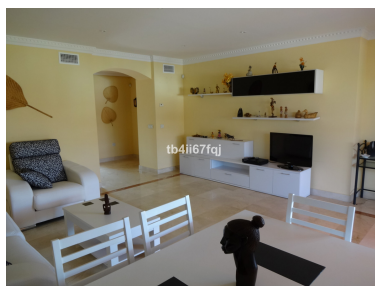

Места: по запросу

М² Участок:

Описание: Fantastic penthouse in Lomas del Conde Luque, Benahavis. With 2 bedrooms and 2 bathrooms, very bright. 117 m2 total built, with 30 m2 of Terrace. Oriented to the Southwest. Wonderful views to the Golf course and panoramic sea view. Elevator. Communal swimming pool. It comes with 2 parking spaces and storage. Modern style. With fantastic views of the Atalaya Golf Course and panoramic views of the sea and mountains. The complex has large and wonderful gardens with outdoor pool and heated indoor pool and sauna. Only 3 kilometers from the beach. It is constructed with materials of the highest quality. 45 km from Malaga Airport and 10 minutes from the famous Puerto Banus and surrounded by golf courses at a short distance.