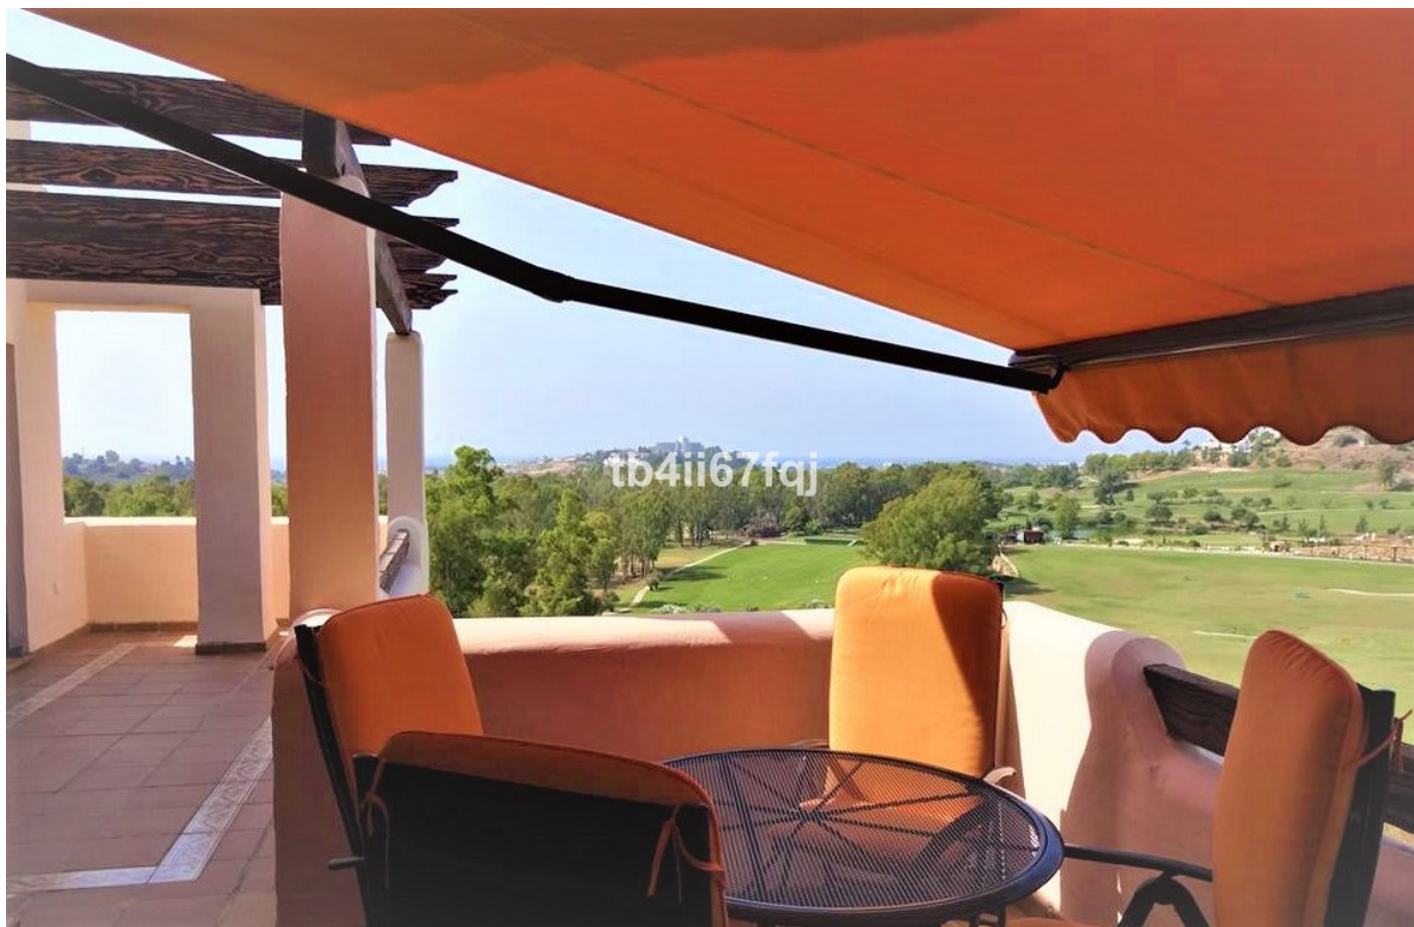

Пентхаус в Venahavís

Референция: R2027502

Спальни: 2

Ванные: 2

М² Размер: 117

Цена: 450 000 €

Статус: Продажа

Тип недвижимости:
Пентхаус

Места: по запросу

М² Участок: