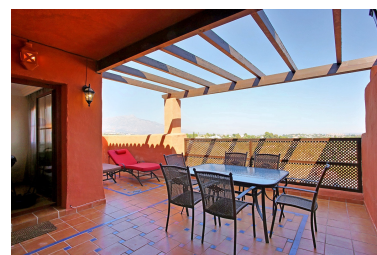

Места: по запросу

М² Участок:

Описание: Bright, three bedroom duplex penthouse with panoramic southeastern views of the sea and La Concha. The penthouse has three double bedrooms, one of which is located on the upper floor and a private terrace with views to the swimming pool. The kitchen is spacious and fully fitted with Siemens appliances and ample space for a dining table and also a separate utility area. There are a number of swimming pools throughout the complex, including a heated indoor pool with gymnasium and padel tennis court. The complex has 24-hour security. The property is to be sold with two underground parking spaces and one store room.

Особенности:

Бассейн, Кондиционирование, Вид на море, Вид на горы, Лифт, None, Частный сад, Круглосуточная охрана, Парковочные места