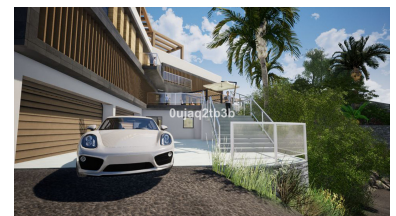

Участок в El Rosario

Референция: R3888871

Спальни: по запросу

Ванные: по запросу

М² Размер:

Цена: 975 000 €

Статус: Продажа

Тип недвижимости:
Участок

Места: по запросу

М² Участок: 1 704

Описание: Magnificent plot in a great location and walking distance to Sports center, commercial center, services and amenities. There is a project to build a very large house taking advantage of the slope in the plot. South-West oriented. El Rosario is a consolidated residential area with high demand for plots and properties.