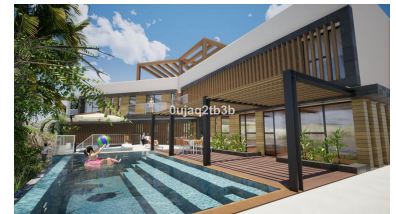

Участок в El Rosario

Референция: R3888871

Спальни: по запросу

Ванные: по запросу

М² Размер:

Цена: 975 000 €

Статус: Продажа

Тип недвижимости:
Участок

Места: по запросу

М² Участок: 1 704

Описание: Magnificent plot in a great location and walking distance to Sports center, commercial center, services and amenities. There is a project to build a very large house taking advantage of the slope in the plot. South-West oriented. El Rosario is a consolidated residential area with high demand for plots and properties.