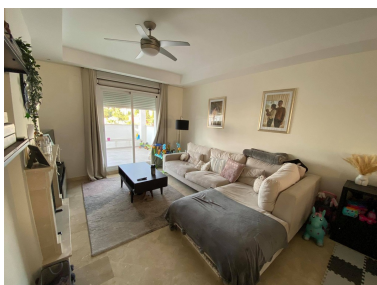

Места: по запросу

М² Участок:

Описание: A Fantastic corner townhouse located in the well kept Urbanization of Aloha Royal with plenty of natural light all day! The property consists of 3 levels, the first with one en-suite bedroom, kitchen, living room, utility room and terrace, the second floor has the master bedroom with en-suite bathroom and private terrace. The 3rd level is a large solarium with open panoramic views of the mountains and partial sea views. Included in the price is a storage room and parking space in a closed garage. The owner has renovated the kitchen entirely to a really high standard, making the property feels even bigger and brighter. The urbanisation is very well looked after and has 2 communal pools and children's play area. As the property is located in Nueva Andalucía there are plenty of amenities close by including schools, restaurants, shops and Marbella / Puerto Banus are only a short drive away. We have keys in the office for easy viewings!