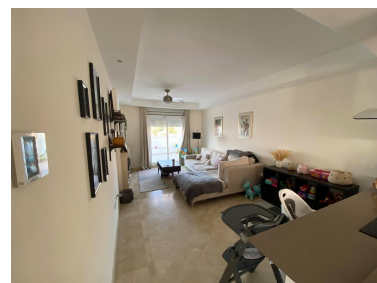

Места: по запросу

М² Участок:

Описание: A Fantastic corner townhouse located in the well kept Urbanization of Aloha Royal with plenty of natural light all day! The property consists of 3 levels, the first with one en-suite bedroom, kitchen, living room, utility room and terrace, the second floor has the master bedroom with en-suite bathroom and private terrace. The 3rd level is a large solarium with open panoramic views of the mountains and partial sea views. Included in the price is a storage room and parking space in a closed garage. The owner has renovated the kitchen entirely to a really high standard, making the property feels even bigger and brighter. The urbanisation is very well looked after and has 2 communal pools and children's play area. As the property is located in Nueva Andalucía there are plenty of amenities close by including schools, restaurants, shops and Marbella / Puerto Banus are only a short drive away. We have keys in the office for easy viewings!