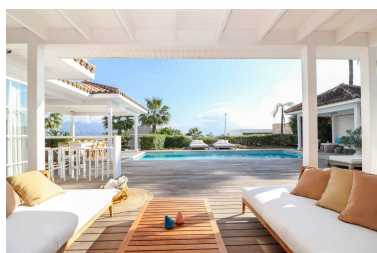

M² Участок: 1 014

Описание: Charming and unique villa in La Alquería, Benahavís Nestled in the peaceful residential enclave of La Alquería in Nueva Atalaya, Benahavís, this one-of-a-kind villa offers timeless charm, solid craftsmanship, and sweeping views of La Concha mountain and the Mediterranean Sea. Built in 2003 with a robust solid wood structure, the home radiates warmth and character — a true gem for those seeking comfort, privacy, and potential. All on one level, the villa features a bright and welcoming living room with fireplace, a fully fitted open-plan kitchen with breakfast bar and dining area, and direct access to a mix of covered and open terraces that seamlessly connect indoor and outdoor living. The master bedroom enjoys an en-suite bathroom and private dressing area, while three guest bedrooms share a family bathroom, plus there's an additional guest toilet for convenience. The outdoor spaces are perfect for relaxing and entertaining, boasting a saltwater swimming pool, BBQ zone, and chill-out area — all enjoying a sunny southeast orientation. At the rear of the property, west-facing terraces capture the afternoon and evening sun, ideal for unwinding at sunset. On the lower level, the villa offers a large garage for up to six cars, a laundry area, and ample storage space. There is also an exciting opportunity to extend the property, with the potential to build an upper floor or create an independent apartment behind the garage, complete with large west-facing windows and another private terraces. Whether you're looking for a distinctive permanent residence or a serene holiday escape, this villa's charm, views, and potential make it truly worth a visit.