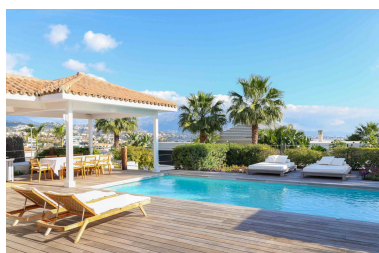

M² Участок: 1 014

Описание: Charming and unique villa in La Alquería, Benahavís Nestled in the peaceful residential enclave of La Alquería in Nueva Atalaya, Benahavís, this one-of-a-kind villa offers timeless charm, solid craftsmanship, and sweeping views of La Concha mountain and the Mediterranean Sea. Built in 2003 with a robust solid wood structure, the home radiates warmth and character — a true gem for those seeking comfort, privacy, and potential. All on one level, the villa features a bright and welcoming living room with fireplace, a fully fitted open-plan kitchen with breakfast bar and dining area, and direct access to a mix of covered and open terraces that seamlessly connect indoor and outdoor living. The master bedroom enjoys an en-suite bathroom and private dressing area, while three guest bedrooms share a family bathroom, plus there's an additional guest toilet for convenience. The outdoor spaces are perfect for relaxing and entertaining, boasting a saltwater swimming pool, BBQ zone, and chill-out area — all enjoying a sunny southeast orientation. At the rear of the property, west-facing terraces capture the afternoon and evening sun, ideal for unwinding at sunset. On the lower level, the villa offers a large garage for up to six cars, a laundry area, and ample storage space. There is also an exciting opportunity to extend the property, with the potential to build an upper floor or create an independent apartment behind the garage, complete with large west-facing windows and another private terraces. Whether you're looking for a distinctive permanent residence or a serene holiday escape, this villa's charm, views, and potential make it truly worth a visit.

Особенности:

Бассейн, Кондиционирование, Вид на море, Вид на горы, Частный сад, None, Система оповещения, Парковочные места, Перепродажа