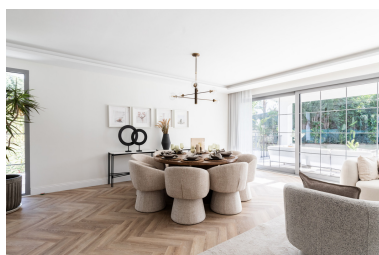

M² Участок: 1 127

Описание: This villa is a refined contemporary residence set within the prestigious Los Arqueros community in Benahavís. Crafted with meticulous attention to detail and finished to exceptional standards, the villa delivers sophisticated modern living framed by lush landscapes and scenic mountain views. Despite its peaceful and private atmosphere, the property is conveniently close to renowned golf courses, dining options, and the vibrant amenities of San Pedro and Marbella. The home features a bright, open-plan layout that effortlessly blends interior and exterior living. The principal living space flows onto a generous terrace and landscaped garden, where a swimming pool and covered outdoor dining area create an ideal setting for enjoyment throughout the year. Expansive windows allow abundant natural light to fill the interiors, highlighting the villa's sleek architecture and elegant character. Inside, the design balances timeless elegance with everyday comfort. The fully equipped kitchen showcases high-quality appliances and refined finishes, seamlessly combining practicality with style. The living and dining areas are perfectly suited for both entertaining and quiet relaxation, offering lovely views over the pool and gardens. The bedrooms are spacious and private, finished in soft neutral tones that enhance the sense of tranquility and warmth. Outside, Villa Celina offers immaculately kept gardens, a sun-soaked pool area, and several inviting lounge spaces ideal for social gatherings or peaceful moments. This exceptional property represents a unique opportunity to acquire a modern villa in one of the Costa del Sol's most desirable and secure residential enclaves, where quality, comfort, and prime location come together seamlessly.