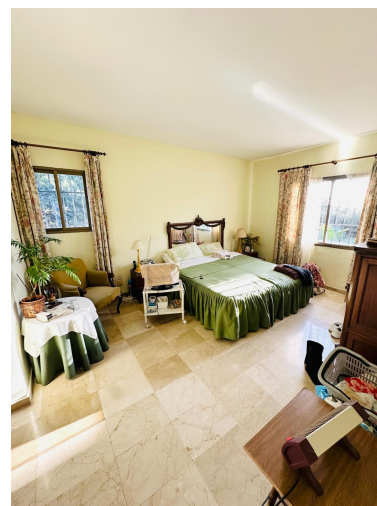

М<sup>2</sup> Участок: 864

---

Описание: Amazing opportunity for investors. 3 bedroom 3 bathroom villa located 5 minutes from Puerto Banus in a very popular Atalaya area. Nestled in an exclusive residential area of Nueva Atalaya just five minutes from Puerto Banús , this 3 bedroom 3 bathroom property offers privacy, and Mediterranean charm. Surrounded by lush greenery and beautifully landscaped gardens, the property provides a serene environment while remaining close to Marbella's vibrant lifestyle. The villa features spacious open-plan living areas filled with natural light, The property includes several generously sized bedrooms. With its prime location near Puerto Banús, renowned golf courses, fine dining restaurants, and golden beaches, this villa represents an exceptional opportunity for both holiday living and permanent residence. This property is located 100 meters from the shops, restaurants, and amenities. This villa presents a rare investment opportunity, offering exceptional potential thanks to its prime location. Although the property requires a renovation, it provides a perfect blank canvas to create a bespoke luxury residence tailored to modern standards. Set in a highly sought-after area, the villa benefits from its proximity to key amenities, beaches, and exclusive lifestyle destinations. The structure features generous interior spaces and a substantial plot, allowing for endless possibilities in redesign, expansion, and landscaping. With the right vision, this property can be transformed into a stunning contemporary home or a high-value investment asset. Its unbeatable location ensures strong future appreciation, making it an ideal project for investors or buyers looking to create a dream home in a prestigious setting.