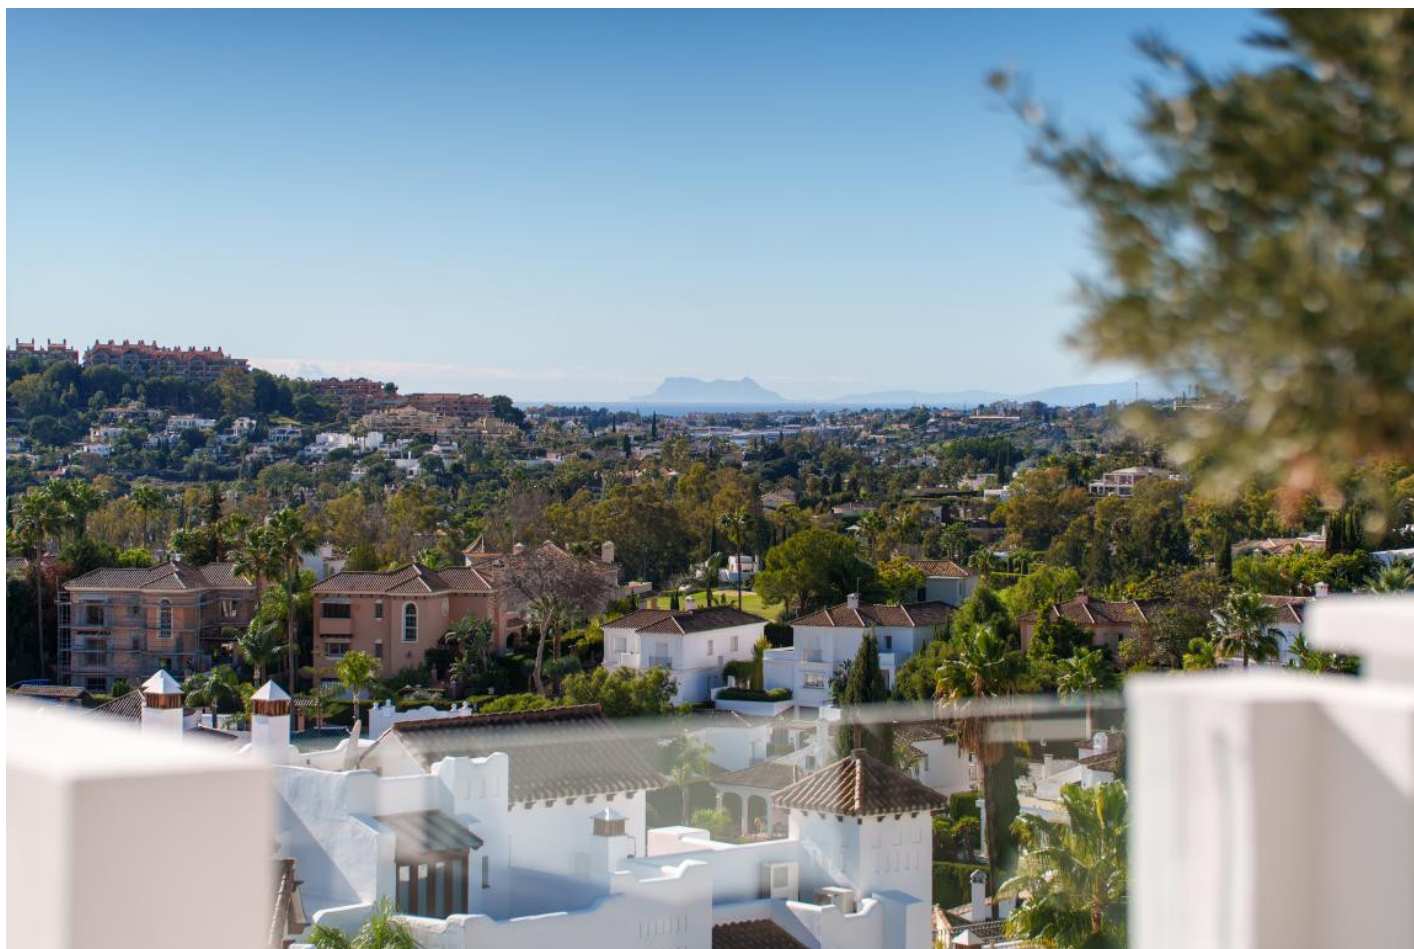

Пентхаус в Aloha

Референция: R5347582