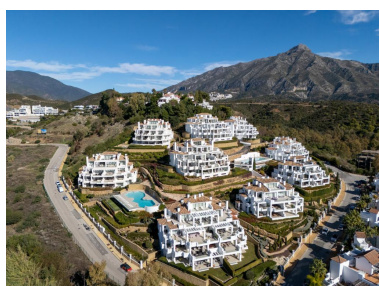

Места: по запросу

М² Участок:

Пентхаус

Описание: Luxury duplex penthouse with panoramic views, large terraces, and resort-style amenities in a gated community. This exceptional duplex penthouse is located in one of the most exclusive gated communities in Aloha, Nueva Andalucía. Positioned in an elevated setting, the property enjoys panoramic views over lush greenery, the surrounding mountains, and the Mediterranean Sea, offering both privacy and a tranquil atmosphere. The main level features a spacious open-plan design that seamlessly connects the living, dining, and kitchen areas. Floor-to-ceiling sliding glass doors flood the space with natural light and open directly onto expansive terraces, creating a perfect indoor-outdoor lifestyle. The modern kitchen is fully equipped with high-end appliances and designed with clean, contemporary finishes. This level also hosts well-appointed bedrooms with en-suite bathrooms. The upper level is dedicated to relaxation and entertainment, offering an additional lounge area and generous terraces with multiple outdoor seating, dining areas, and sunbathing spaces. These elevated terraces provide uninterrupted views and complete privacy, making them one of the standout features of the property. Set within a secure and well-established luxury community, residents benefit from landscaped gardens, multiple swimming pools, spa facilities, a gym, and 24-hour security. The location offers easy access to golf courses, international schools, Puerto Banús, and Marbella's Golden Mile, making it an ideal choice for both permanent living and investment.

Особенности:

Бассейн, Кондиционирование, Вид на море, Вид на горы, Частный сад, Лифт, None, Круглосуточная охрана, Парковочные места, None