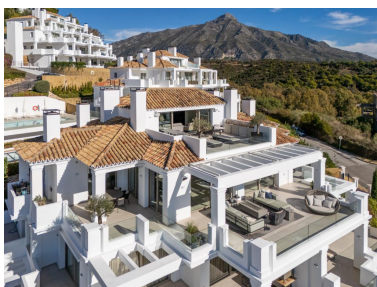

Пентхаус в Aloha

Референция: R5347582

Спальни: 3

Ванные: по запросу

М² Размер: 266

Цена: 3 150 000 €

Статус: Продажа

Тип недвижимости:

Места: по запросу

М² Участок:

Пентхаус

Описание: Luxury duplex penthouse with panoramic views, large terraces, and resort-style amenities in a gated community. This exceptional duplex penthouse is located in one of the most exclusive gated communities in Aloha, Nueva Andalucía. Positioned in an elevated setting, the property enjoys panoramic views over lush greenery, the surrounding mountains, and the Mediterranean Sea, offering both privacy and a tranquil atmosphere. The main level features a spacious open-plan design that seamlessly connects the living, dining, and kitchen areas. Floor-to-ceiling sliding glass doors flood the space with natural light and open directly onto expansive terraces, creating a perfect indoor-outdoor lifestyle. The modern kitchen is fully equipped with high-end appliances and designed with clean, contemporary finishes. This level also hosts well-appointed bedrooms with en-suite bathrooms. The upper level is dedicated to relaxation and entertainment, offering an additional lounge area and generous terraces with multiple outdoor seating, dining areas, and sunbathing spaces. These elevated terraces provide uninterrupted views and complete privacy, making them one of the standout features of the property. Set within a secure and well-established luxury community, residents benefit from landscaped gardens, multiple swimming pools, spa facilities, a gym, and 24-hour security. The location offers easy access to golf courses, international schools, Puerto Banús, and Marbella's Golden Mile, making it an ideal choice for both permanent living and investment.

Особенности:

Бассейн, Кондиционирование, Вид на море, Вид на горы, Частный сад, Лифт, None, Круглосуточная охрана, Парковочные места, None