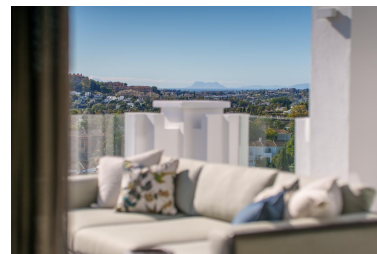

Места: по запросу

М² Участок:

Пентхаус

Описание: Luxury duplex penthouse with panoramic views, large terraces, and resort-style amenities in a gated community. This exceptional duplex penthouse is located in one of the most exclusive gated communities in Aloha, Nueva Andalucía. Positioned in an elevated setting, the property enjoys panoramic views over lush greenery, the surrounding mountains, and the Mediterranean Sea, offering both privacy and a tranquil atmosphere. The main level features a spacious open-plan design that seamlessly connects the living, dining, and kitchen areas. Floor-to-ceiling sliding glass doors flood the space with natural light and open directly onto expansive terraces, creating a perfect indoor-outdoor lifestyle. The modern kitchen is fully equipped with high-end appliances and designed with clean, contemporary finishes. This level also hosts well-appointed bedrooms with en-suite bathrooms. The upper level is dedicated to relaxation and entertainment, offering an additional lounge area and generous terraces with multiple outdoor seating, dining areas, and sunbathing spaces. These elevated terraces provide uninterrupted views and complete privacy, making them one of the standout features of the property. Set within a secure and well-established luxury community, residents benefit from landscaped gardens, multiple swimming pools, spa facilities, a gym, and 24-hour security. The location offers easy access to golf courses, international schools, Puerto Banús, and Marbella's Golden Mile, making it an ideal choice for both permanent living and investment.

Особенности:

Бассейн, Кондиционирование, Вид на море, Вид на горы, Частный сад, Лифт, None, Круглосуточная охрана, Парковочные места, None