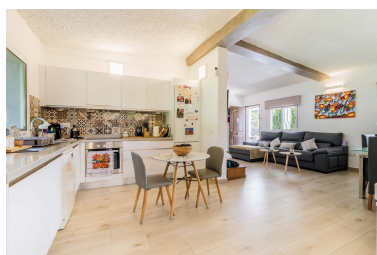

М² Участок: 2 800

Описание: Charming country house located on the outskirts of Estepona, just a 5-minute drive from the town centre, where you will find all kinds of services and amenities. The property sits on a spacious 2,800 m² rectangular plot, offering privacy and a wide range of possibilities. The house, measuring 90 m², has been recently renovated and comprises two double bedrooms, one full bathroom inside the house and a second bathroom with independent access from the terrace, ideal for use by the pool area or for guests. It also features a bright living-dining room with a fireplace and air conditioning, seamlessly connected to a fully equipped open-plan kitchen. The property benefits from high-quality features such as porcelain flooring, fibre optic internet, double-glazed windows, shutters, and mosquito screens, ensuring comfort throughout the year. Outside, there is a spacious 40 m² front porch with a barbecue area, perfect for enjoying the natural surroundings, as well as a smaller rear porch. The property also includes covered parking for two vehicles, with additional space on the plot for several more. Separately, there is a large storage/laundry room with great potential to be converted into an additional bedroom, studio, or guest accommodation. The estate includes a private 40 m² swimming pool and excellent equestrian facilities: stables for up to 5 horses, a tack room, and a 66 m² riding arena. The rest of the land is planted with a variety of fruit trees, including avocados, lemon trees, mango trees, and orange trees, creating a natural and productive environment. An ideal property both as a permanent residence, thanks to its proximity to the town, or as a second home to enjoy the countryside.