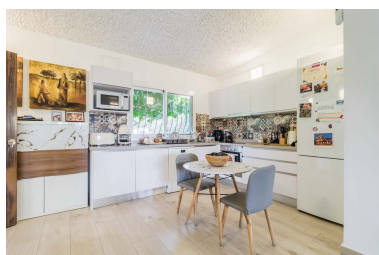

М² Участок: 2 800

Описание: Charming country house located on the outskirts of Estepona, just a 5-minute drive from the town centre, where you will find all kinds of services and amenities. The property sits on a spacious 2,800 m² rectangular plot, offering privacy and a wide range of possibilities. The house, measuring 90 m², has been recently renovated and comprises two double bedrooms, one full bathroom inside the house and a second bathroom with independent access from the terrace, ideal for use by the pool area or for guests. It also features a bright living-dining room with a fireplace and air conditioning, seamlessly connected to a fully equipped open-plan kitchen. The property benefits from high-quality features such as porcelain flooring, fibre optic internet, double-glazed windows, shutters, and mosquito screens, ensuring comfort throughout the year. Outside, there is a spacious 40 m² front porch with a barbecue area, perfect for enjoying the natural surroundings, as well as a smaller rear porch. The property also includes covered parking for two vehicles, with additional space on the plot for several more. Separately, there is a large storage/laundry room with great potential to be converted into an additional bedroom, studio, or guest accommodation. The estate includes a private 40 m² swimming pool and excellent equestrian facilities: stables for up to 5 horses, a tack room, and a 66 m² riding arena. The rest of the land is planted with a variety of fruit trees, including avocados, lemon trees, mango trees, and orange trees, creating a natural and productive environment. An ideal property both as a permanent residence, thanks to its proximity to the town, or as a second home to enjoy the countryside.