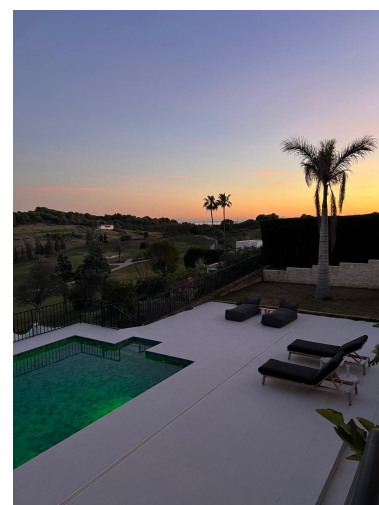

Вилла в El Paraiso

Референция: R5399800

Спальни: 5

Ванные: 5

М<sup>2</sup> Размер: 480

Цена: 4 750 000 €

Статус: Продажа

Тип недвижимости: Вилла Места: по запросу

М<sup>2</sup> Участок: 2 333

---

Описание: Buy Marbella Property presents an exceptional frontline golf villa in one of the most sought-after positions within El Paraíso Golf, offering privacy, open green views and direct access to the course. The villa has been fully stripped back and renovated throughout, creating a refined contemporary home with clean interiors, high-quality finishes and a bright, elegant feel. Every main living area has been designed to maximise natural light, comfort and the connection with the outdoors. Set on a large southeast-facing plot, the property enjoys excellent sun exposure and open views across the golf course. The main garden level connects directly to the living areas and features a private heated swimming pool, while a second lower garden with fruit trees leads straight onto the golf course. The accommodation includes one spacious master bedroom suite and four additional en-suite bedrooms, offering a practical and comfortable layout for family living, guests or holiday use. The open-plan living areas are generous, bright and well connected to the terraces, pool and garden, making the villa ideal for entertaining, relaxed year-round living and enjoying the Marbella lifestyle. There is a private garage for 2 cars, plus additional parking within the property. A rare opportunity to acquire a fully renovated frontline golf villa in one of El Paraíso's most established residential areas, just minutes from Marbella, Puerto Banús, beaches, restaurants, international schools and all key amenities. Price: €4,750,000 For further details, videos or to arrange a private viewing, contact Buy Marbella Property.