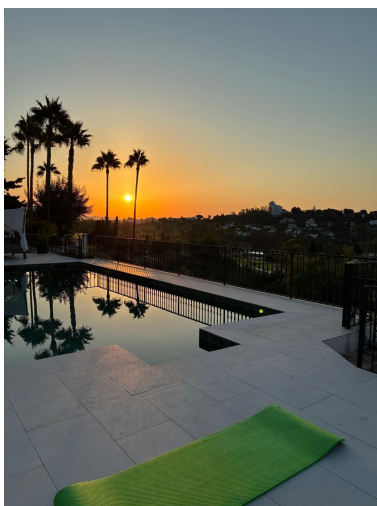

М<sup>2</sup> Участок: 2 333

---

Описание: Buy Marbella Property presents an exceptional frontline golf villa in one of the most sought-after positions within El Paraíso Golf, offering privacy, open green views and direct access to the course. The villa has been fully stripped back and renovated throughout, creating a refined contemporary home with clean interiors, high-quality finishes and a bright, elegant feel. Every main living area has been designed to maximise natural light, comfort and the connection with the outdoors. Set on a large southeast-facing plot, the property enjoys excellent sun exposure and open views across the golf course. The main garden level connects directly to the living areas and features a private heated swimming pool, while a second lower garden with fruit trees leads straight onto the golf course. The accommodation includes one spacious master bedroom suite and four additional en-suite bedrooms, offering a practical and comfortable layout for family living, guests or holiday use. The open-plan living areas are generous, bright and well connected to the terraces, pool and garden, making the villa ideal for entertaining, relaxed year-round living and enjoying the Marbella lifestyle. There is a private garage for 2 cars, plus additional parking within the property. A rare opportunity to acquire a fully renovated frontline golf villa in one of El Paraíso's most established residential areas, just minutes from Marbella, Puerto Banús, beaches, restaurants, international schools and all key amenities. Price: €4,750,000 For further details, videos or to arrange a private viewing, contact Buy Marbella Property.