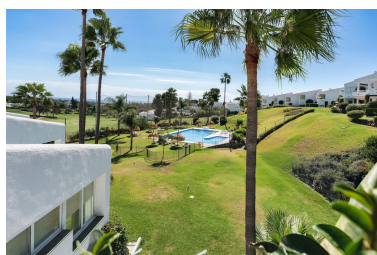

Места: по запросу

M<sup>2</sup> Участок:

Пентхаус

---

Описание: Welcome to this beautifully renovated 2 bedroom top floor apartment with amazing views in Nueva Andalucía! This fantastic top-floor apartment is ideally located in the heart of Nueva Andalucía, overlooking the prestigious Aloha Golf Course. This elegant property offers a perfect blend of modern comfort and Mediterranean charm. The kitchen is sleek and fully equipped, designed for both functionality and style. The open-plan living and dining area is filled with natural light leading you upstairs onto a spacious private terrace with stunning sea, mountain and golf view and surrounding greenery. This terrace provides the ultimate outdoor living space, perfect for sunbathing, alfresco dining, or simply enjoying the peaceful surroundings. The apartment offers 2 bedrooms and a stylishly finished bathroom. Set within a well-maintained gated community, residents enjoy access to a beautiful communal pool, lush gardens, and communal parking for added convenience. Just a short walk from restaurants and supermarket and minutes from Puerto Banús, shops and the beach, this apartment is a rare find — perfect as a holiday home, investment, or full-time residence. Welcome!

---

Особенности:

None, Бассейн, Кондиционирование, Вид на море, Вид на горы, Частный сад, None, Парковочные места